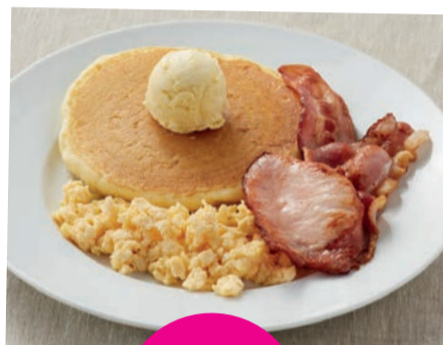

## Kids Fisherman's Catch \$7.95

Crumbed fillet of flathead served with chips and tomato sauce

The Mad Hatters Cheeseburger

Yum!

Ned Kelly

Super cool!

Crazy Potato

Blib blip!